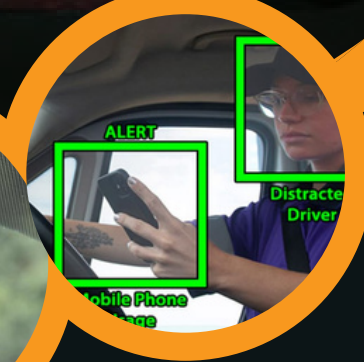

MARCH MADNESS BACK BY POPULAR DEMAND

THE BEST AI INTEGRATED CAMERA IN THE WORLD

The Surfsight AI-12 Dashcam is equipped with real-time detection, it captures road and driver behavior, automatically alerting for distracted driving incidents. features a dual camera setup, capturing both the driver-facing view and in-cabin recording, complete with night vision capabilities

**Can-Am
Telematics**

300 E New Hope Dr Ste 103 Cedar Park, TX
78613, USA

Proactive not Reactive!

40% OFF – MARCH

- 40% OFF All through March
- High-Quality AI Cameras
- Lower Insurance costs and protect your fleet

SURFSIGHT AI-12
START FROM $259