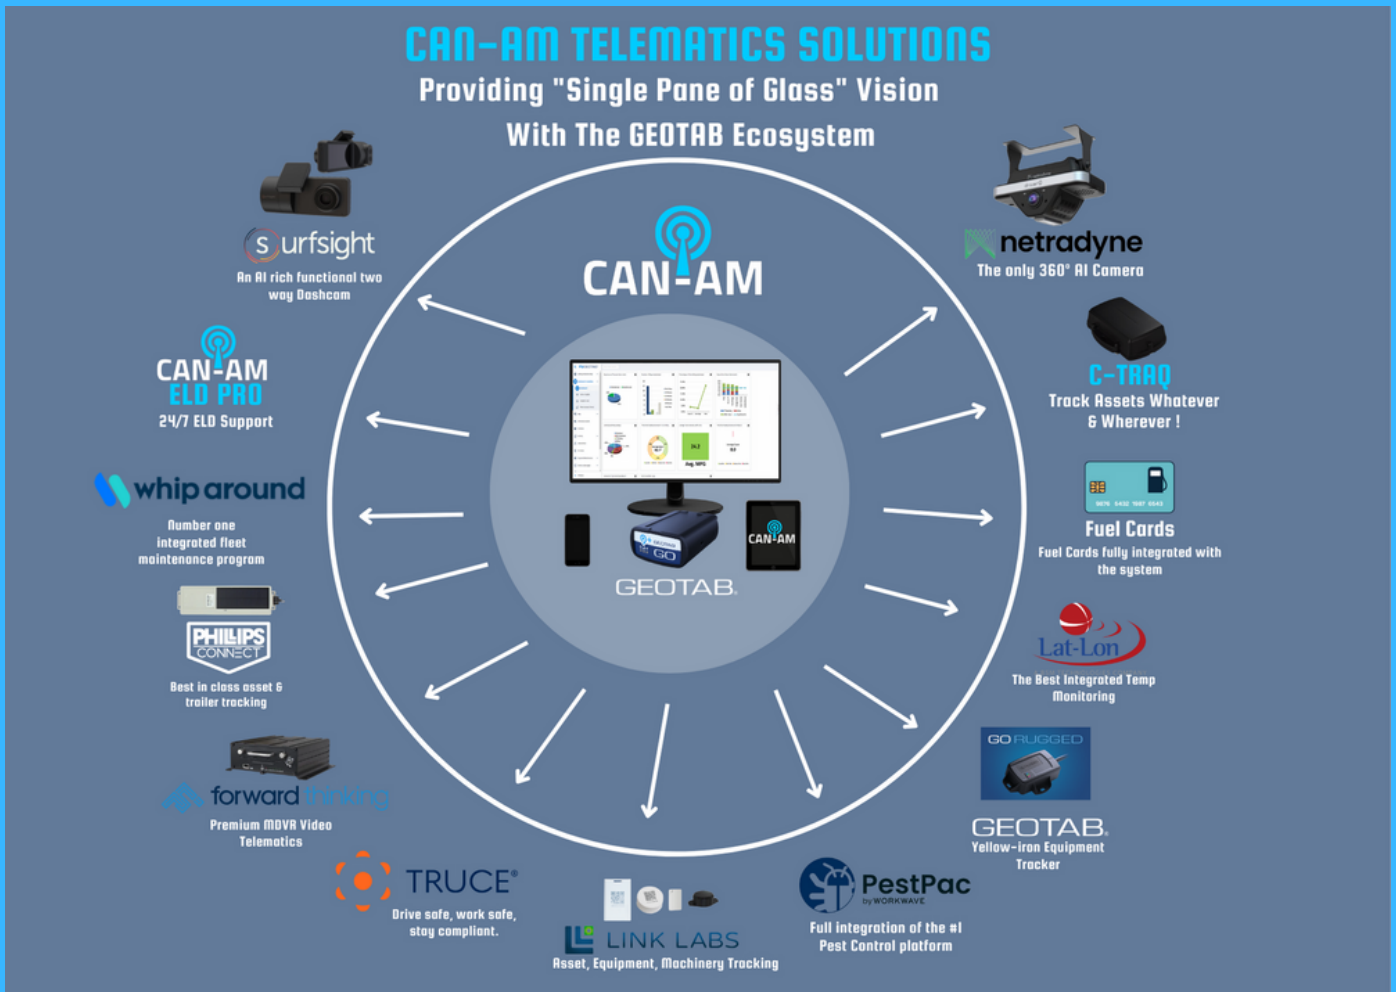

# THE CANAM CHRONICLE

**March'24 Edition**

# The Wheel

## Netradyne

We at Can-Am are absolutely thrilled to bring you the best AI camera in the telematics world **NETRADYNE !!!**

Not the cheapest, not the most expensive but DEFINITELY the best integrated with GEOTAB camera with AI.

## THE BEST AI INTEGRATED CAMERA IN THE WORLD

The Surfsight AI-12 Dashcam is equipped with real-time detection, it captures road and driver behavior, automatically alerting for distracted driving incidents. features a dual camera setup, capturing both the driver-facing view and in-cabin recording, complete with night vision capabilities